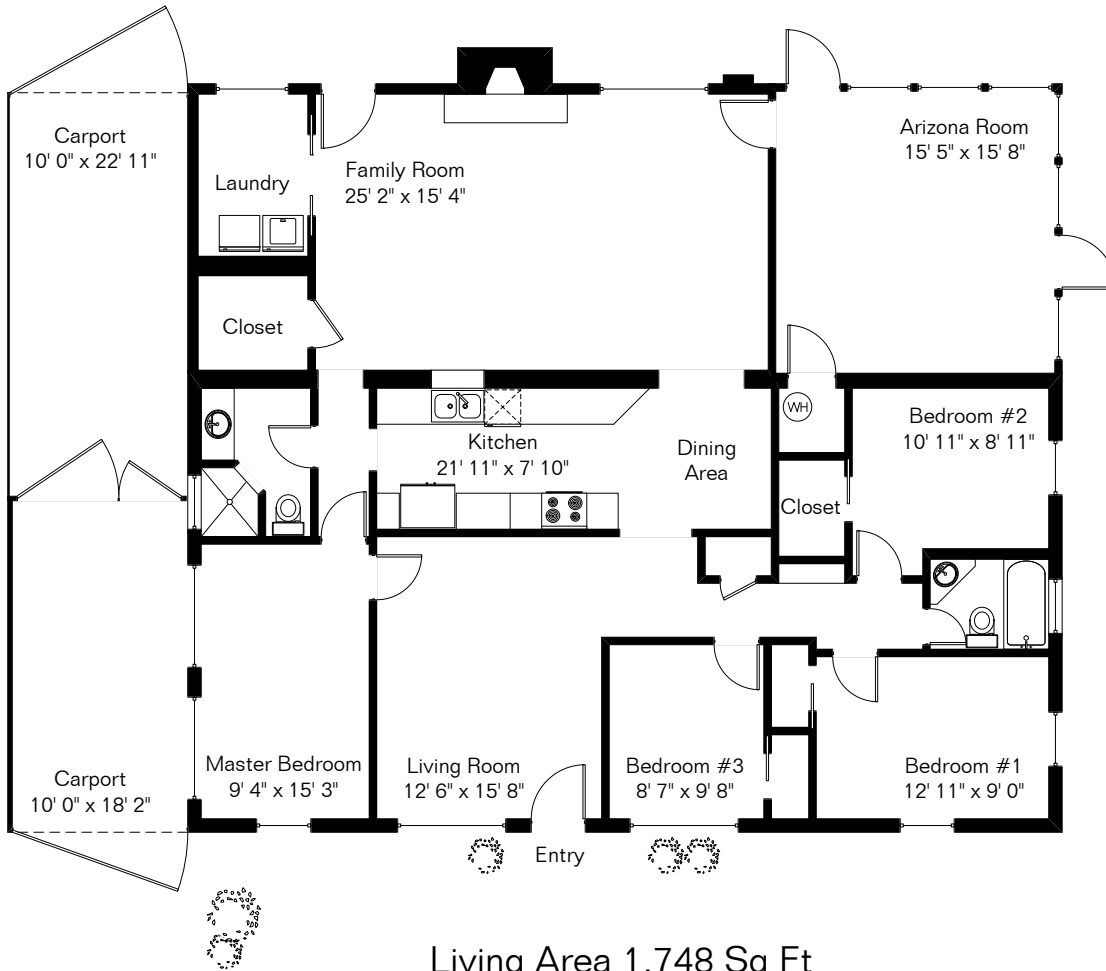

The square footages and room size information are deemed to be reliable but are not guaranteed and should be independently verified. This drawing is for marketing purposes only.

1189 E Ellis Rd

Storage is farther from house than shown

Living Area 1,748 Sq Ft
 Arizona Room 272 Sq Ft
 Storage 315 Sq Ft

Site Visit May 2020

Copyright 2020 Floor Plans First! LLC
 All Rights Reserved.

www.FloorPlansFirst.com

Toll Free (877) 887-1500
 Voice (520) 881-1500